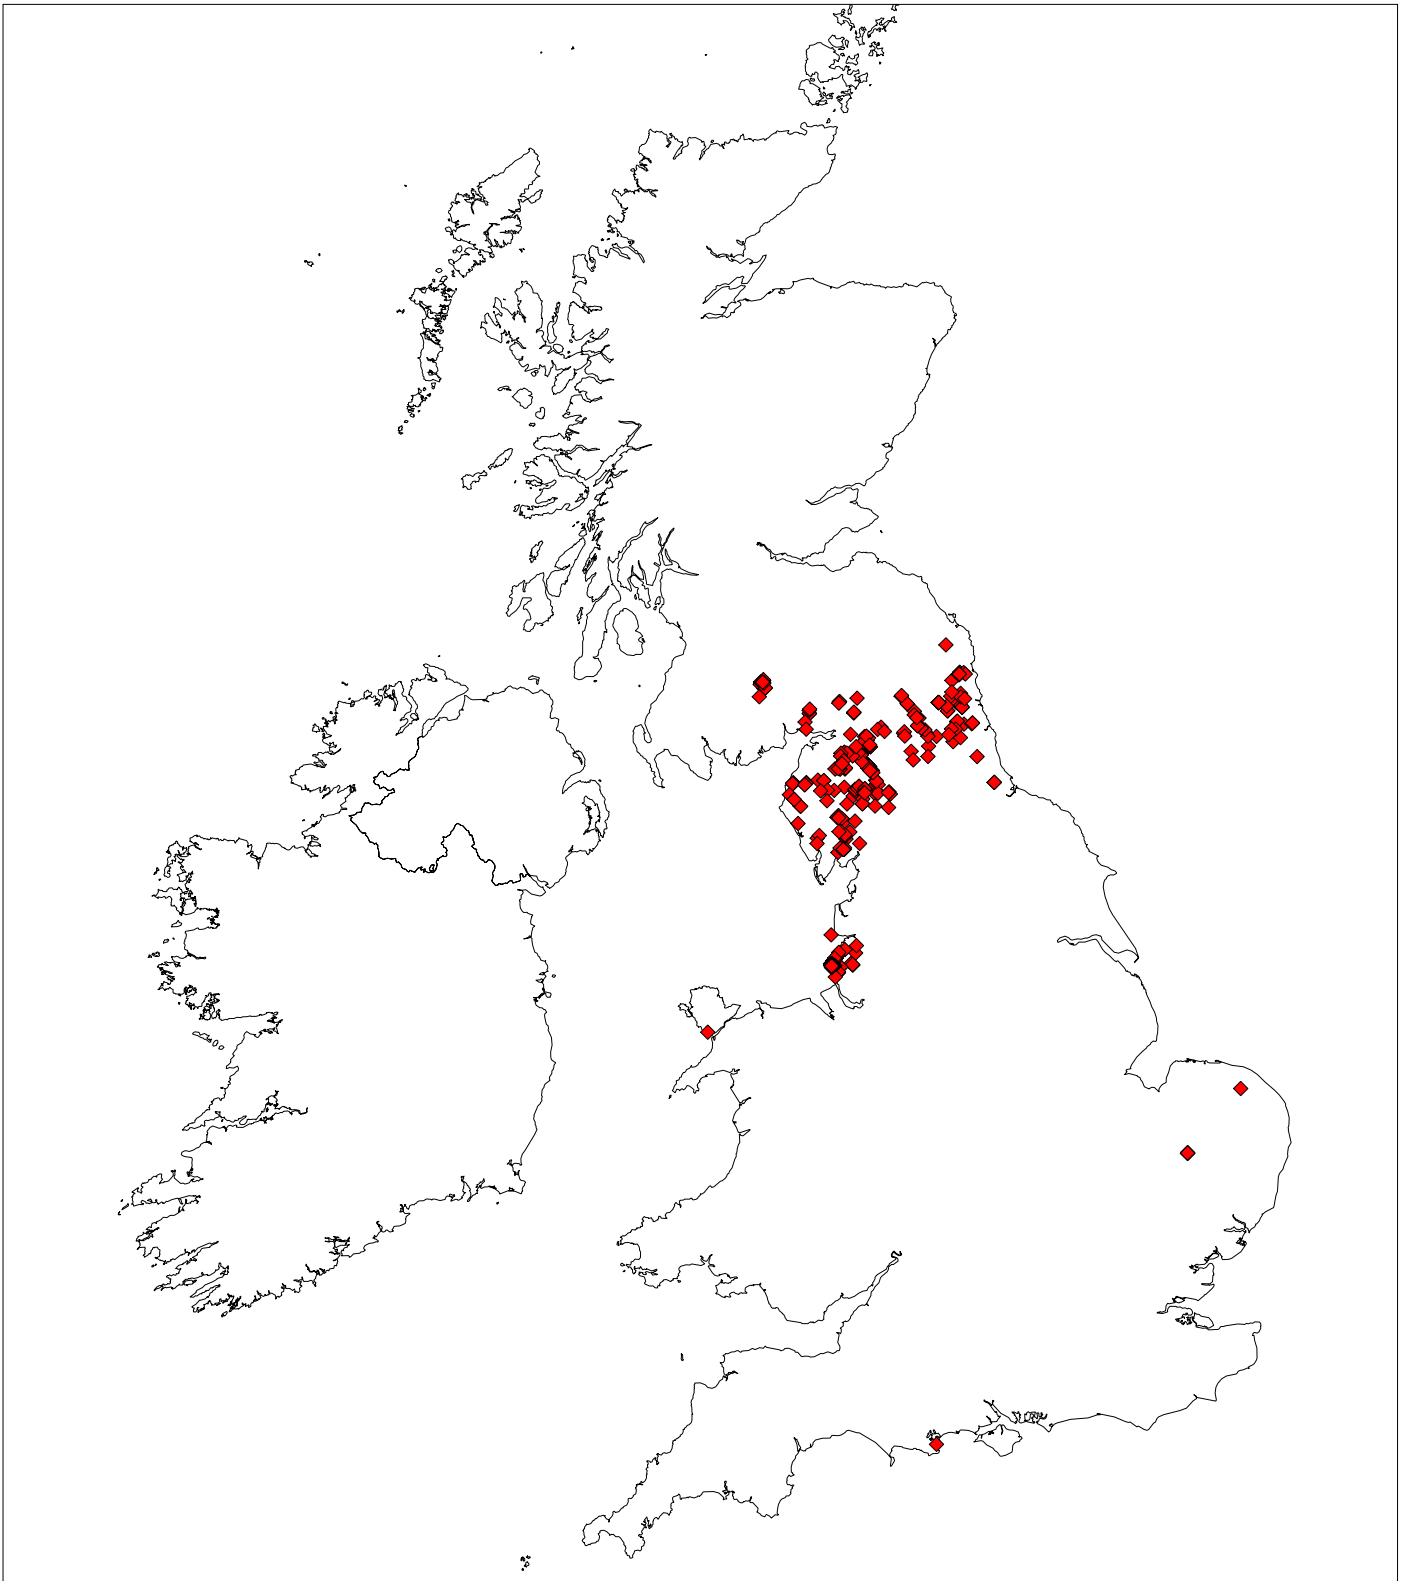

All confirmed cases of SQPV in free-living red squirrels
in England, Scotland & Wales to November 2011

Reproduced from Ordnance Survey digital map data. Crown copyright 2011. All rights reserved.
Northumberland Wildlife Trust. OS Licence No AL100035023.